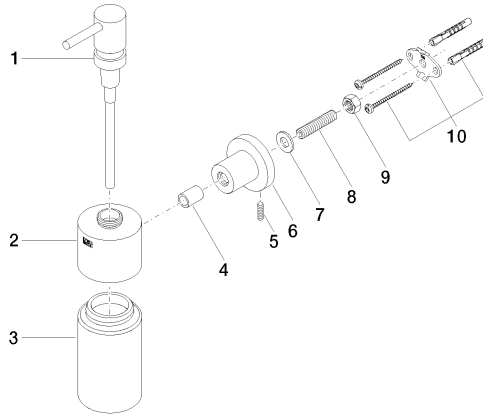

83 435 892

- bottle made of crystal glass, matt
- width 60mm
- height 200 mm
- rosette Ø 55 mm
- 250 ml bottle
- 144mm projection

	Brushed Champagne (22kt Gold)	83 435 892-46
	Chrome	83 435 892-00
	Brushed Platinum	83 435 892-06
	Platinum	83 435 892-08
	Dark Chrome	83 435 892-19
	Brushed Durabronze (23kt Gold)	83 435 892-28
	Matte Black	83 435 892-33
	Champagne (22kt Gold)	83 435 892-47
	Brushed Chrome	83 435 892-93
	Brushed Dark Platinum	83 435 892-99

83 435 892

mm [inches]

83 435 892

Parts for other finishes can be found here: [Chrome](#)

Spare parts list

No.	Item Number	Name	Quantity used	Delivery time
1	90 10 10 535 00-46	dispenser	1	30
2	90 10 10 529 00-46	base	1	30
3	90 90 04 001 00 82	glass	1	2
4	08 17 20 624-46	holder	1	30
5	04 31 11 113 00 90	pin	1	2
6	08 17 89 505-46	holder	1	30
7	09 30 11 046 90	disc	1	2
8	08 18 50 586 90	screw	1	2
9	09 23 10 026 90	nut	1	2
10	05 17 20 739 00 90	fixing set	1	2